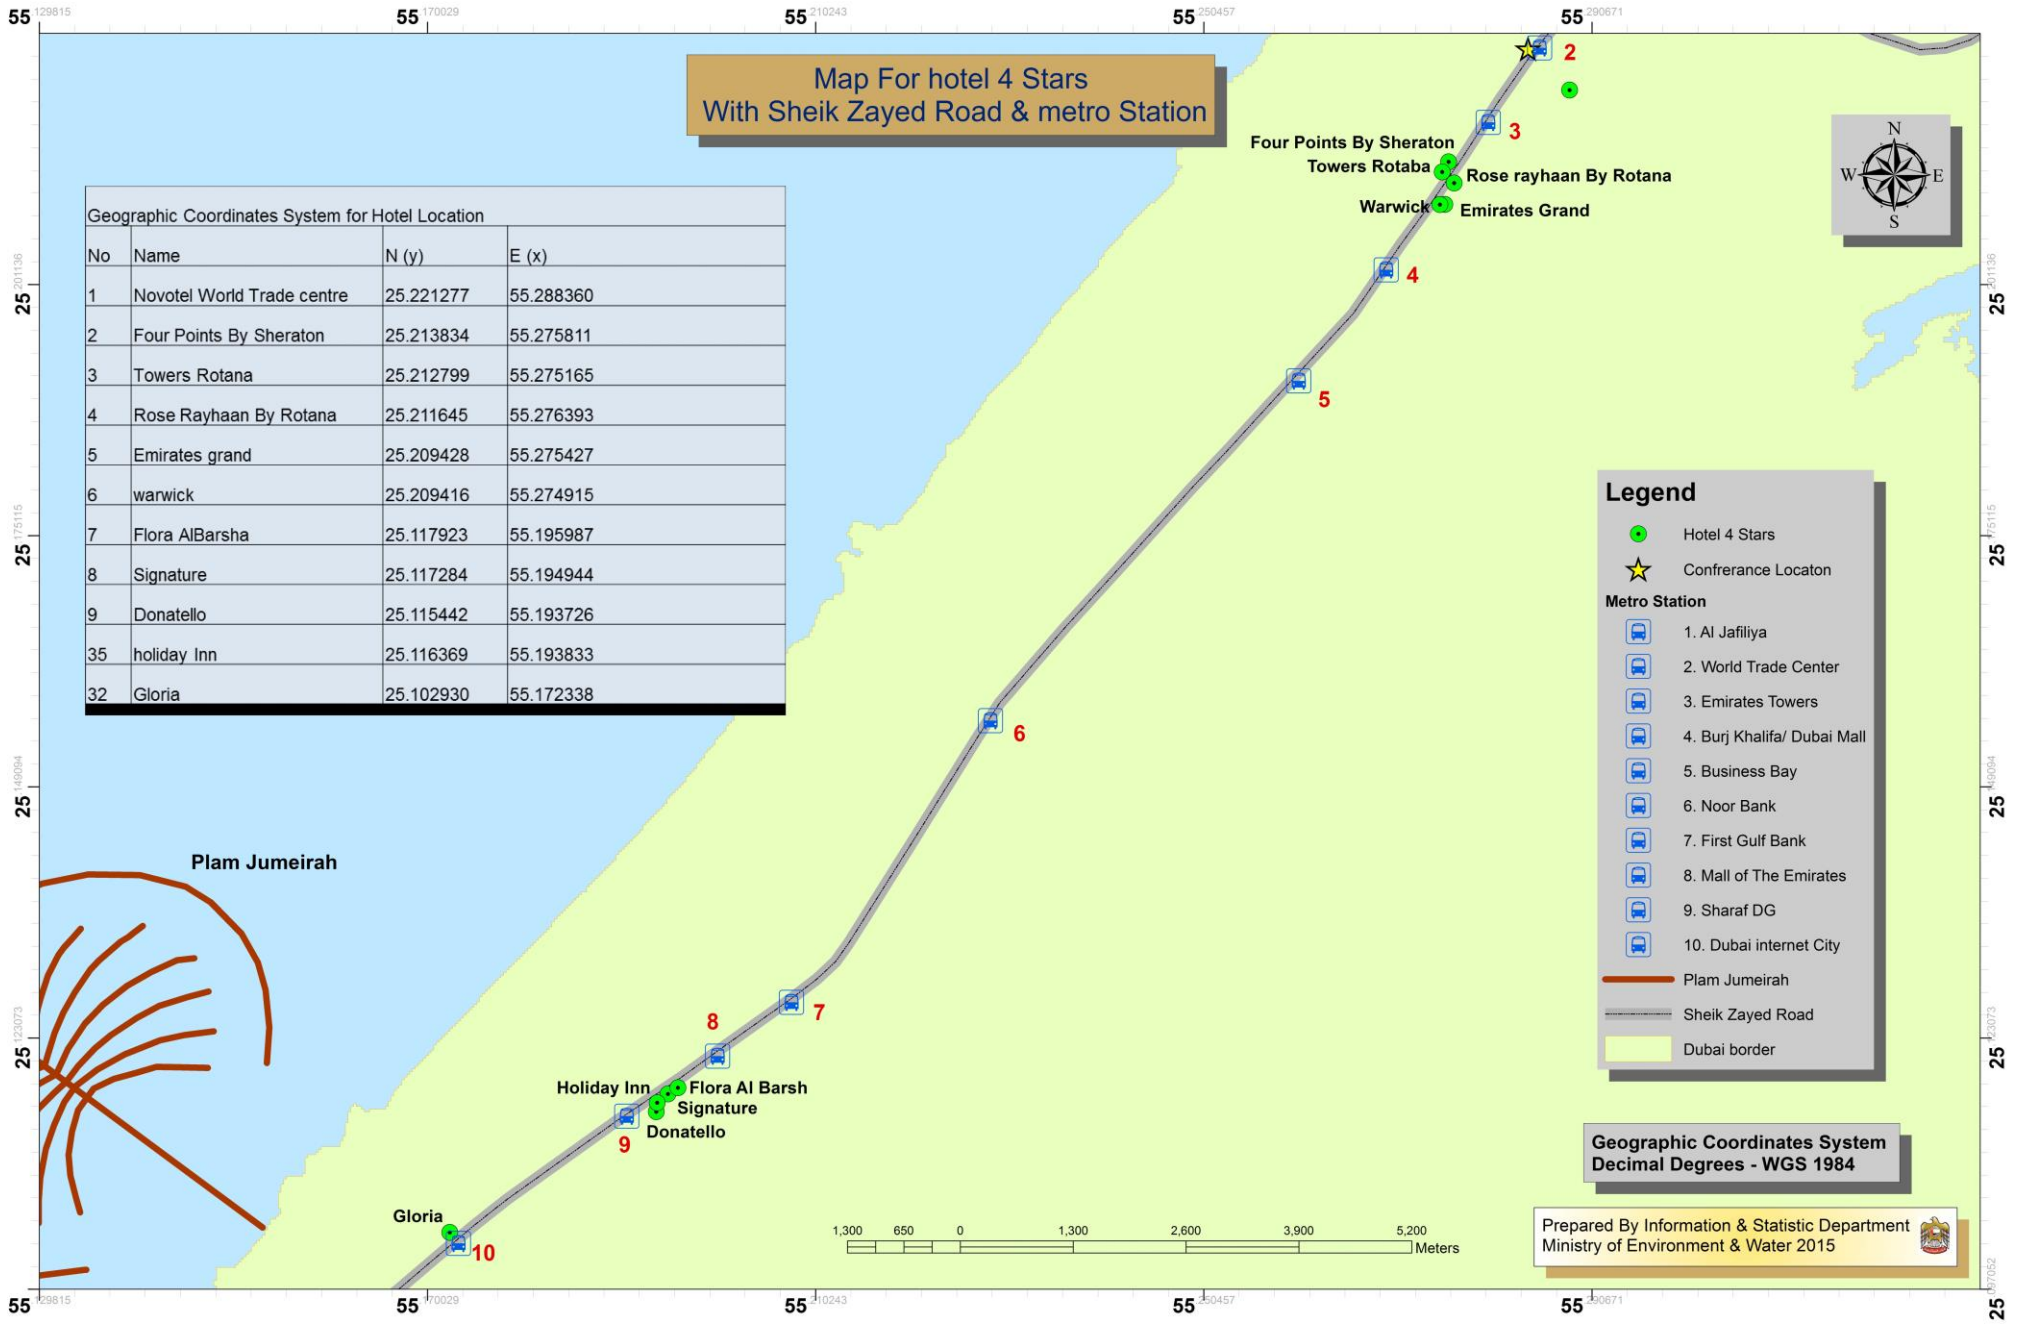

#### Legend

- Hotel Apartments
- ★ Conference Locaton
- Metro Station**
- 1. Al Jafiliya
- 2. World Trade Center
- 3. Emirates Towers
- 4. Burj Khalifa/ Dubai Mall
- 5. Business Bay
- 6. Noor Bank
- 7. First Gulf Bank
- 8. Mall of The Emirates
- 9. Sharaf DG
- 10. Dubai internet City
- Sheikh Zayed Road
- Dubai border

## Map For hotel 4 Stars With Sheik Zayed Road & metro Station

Geographic Coordinates System for Hotel Location			
No	Name	N (y)	E (x)
1	Novotel World Trade centre	25.221277	55.288360
2	Four Points By Sheraton	25.213834	55.275811
3	Towers Rotana	25.212799	55.275165
4	Rose Rayhaan By Rotana	25.211645	55.276393
5	Emirates grand	25.209428	55.275427
6	warwick	25.209416	55.274915
7	Flora AlBarsha	25.117923	55.195987
8	Signature	25.117284	55.194944
9	Donatello	25.115442	55.193726
35	holiday Inn	25.116369	55.193833
32	Gloria	25.102930	55.172338

## Mape For Hotel 5 Stars With Sheikh Zayed Road And Metro Station

No	Name	N (X)	E (Y)
1	The H	25.230391	55.287156
2	Sheraton Grand Dubai	25.229487	55.286602
3	Fairaton Dubai	25.226142	55.284015
4	Conrad Dubai ( conference location )	25.225559	55.284045
5	radisson Tower	25.224327	55.282730
6	Crown Plaza	25.220221	55.279918
7	Jumeirah emirates Towers	25.217533	55.281949
8	Millennium Plaza	25.217794	55.278524
9	Shangri La	25.208182	55.271839
10	Dusit thani	25.206067	55.273032
11	Sofitel Dubai Downtown	25.201271	55.269708
12	Taj Dubai	25.192409	55.267232
13	JW Marriott Marquis	25.185660	55.257708
14	Kempinski	25.118512	55.197208
15	Sheraton	25.119317	55.203273