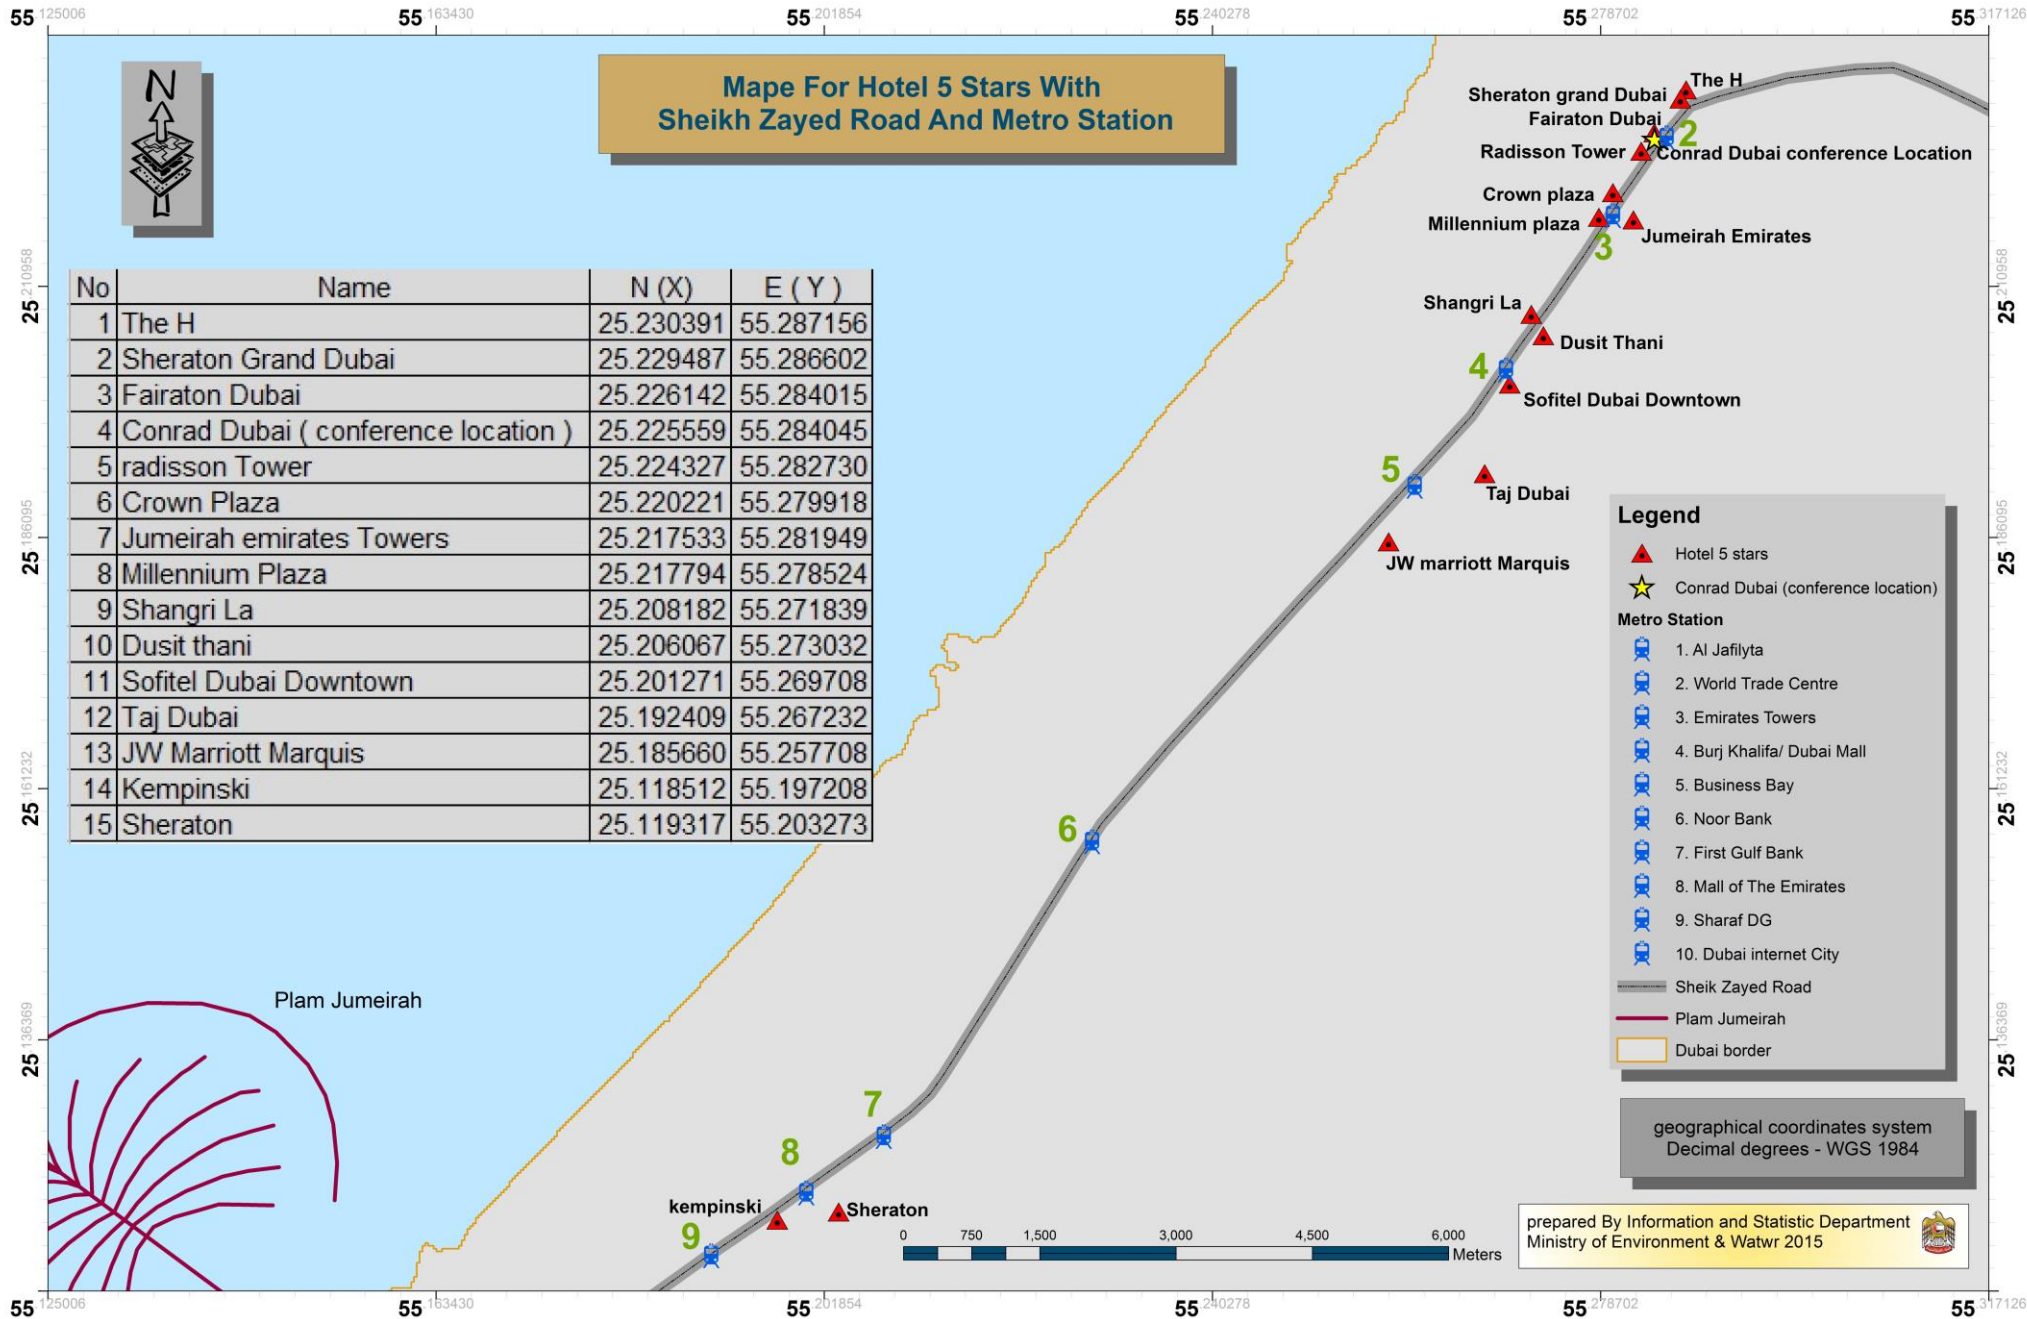

## Map For hotel 4 Stars With Sheik Zayed Road & metro Station

Geographic Coordinates System for Hotel Location			
No	Name	N (y)	E (x)
1	Novotel World Trade centre	25.221277	55.288360
2	Four Points By Sheraton	25.213834	55.275811
3	Towers Rotana	25.212799	55.275165
4	Rose Rayhaan By Rotana	25.211645	55.276393
5	Emirates grand	25.209428	55.275427
6	warwick	25.209416	55.274915
7	Flora AlBarsha	25.117923	55.195987
8	Signature	25.117284	55.194944
9	Donatello	25.115442	55.193726
35	holiday Inn	25.116369	55.193833
32	Gloria	25.102930	55.172338

#### Metro Station

- 1. Al Jaffliya
- 2. World Trade Center
- 3. Emirates Towers
- 4. Burj Khalifa/ Dubai Mall
- 5. Business Bay
- 6. Noor Bank
- 7. First Gulf Bank
- 8. Mall of The Emirates
- 9. Sharaf DG
- 10. Dubai internet City

- Palm Jumeirah
- Sheik Zayed Road
- Dubai border

Geographic Coordinates System  
Decimal Degrees - WGS 1984

Prepared By Information & Statistic Department  
Ministry of Environment & Water 2015

## Mape For Hotel 5 Stars With Sheikh Zayed Road And Metro Station

No	Name	N (X)	E (Y)
1	The H	25.230391	55.287156
2	Sheraton Grand Dubai	25.229487	55.286602
3	Fairaton Dubai	25.226142	55.284015
4	Conrad Dubai ( conference location )	25.225559	55.284045
5	radisson Tower	25.224327	55.282730
6	Crown Plaza	25.220221	55.279918
7	Jumeirah emirates Towers	25.217533	55.281949
8	Millennium Plaza	25.217794	55.278524
9	Shangri La	25.208182	55.271839
10	Dusit thani	25.206067	55.273032
11	Sofitel Dubai Downtown	25.201271	55.269708
12	Taj Dubai	25.192409	55.267232
13	JW Marriott Marquis	25.185660	55.257708
14	Kempinski	25.118512	55.197208
15	Sheraton	25.119317	55.203273